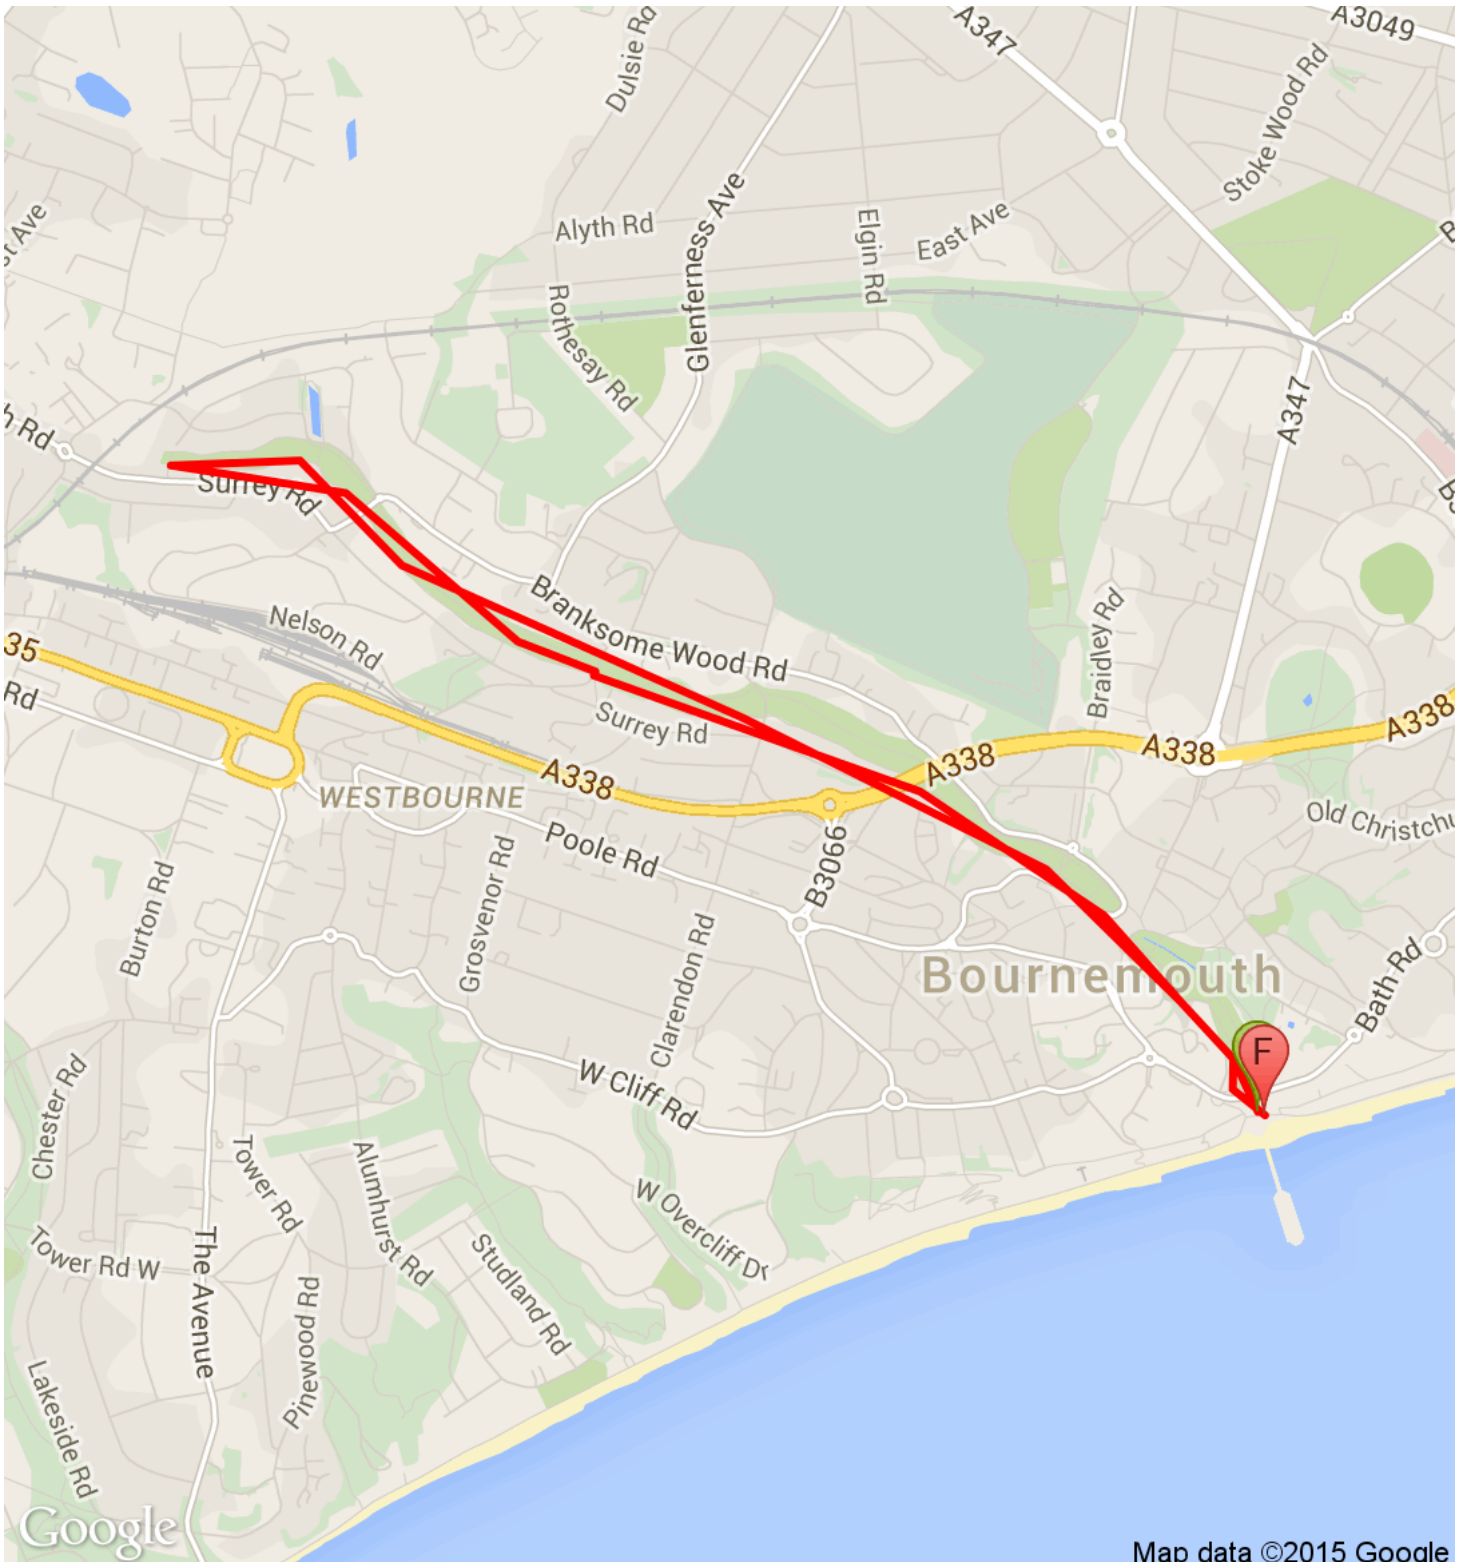

How Green(Way) is my (Bourne)Valley

TOTAL DISTANCE
5.85 KM

ELEVATION
FROM 9 METRES TO 28 METRES

Easy

INFORMATION POINTS