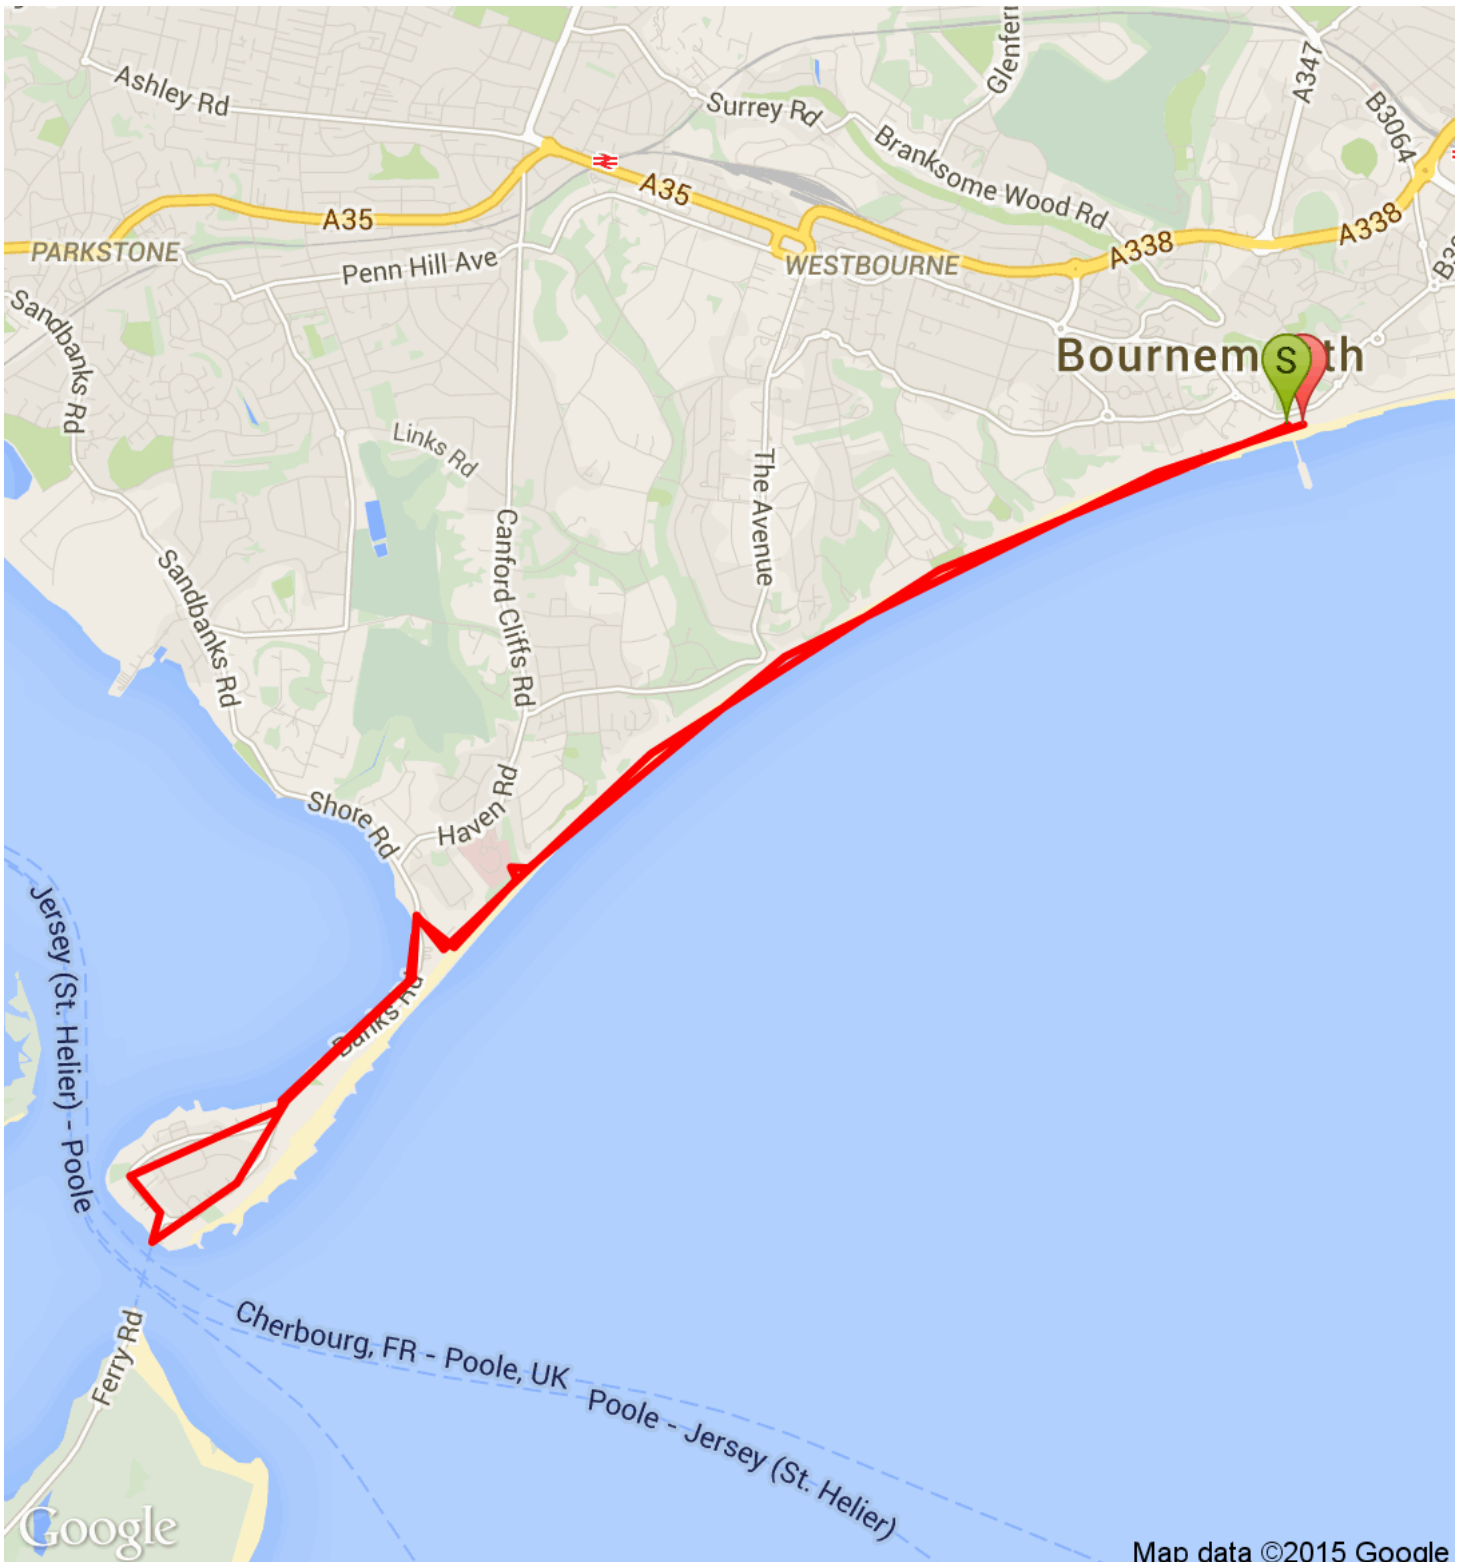

Sandbanks or Bust

TOTAL DISTANCE
15.53 KM

ELEVATION
FROM 0 METRES TO 20 METRES

Easy

INFORMATION POINTS